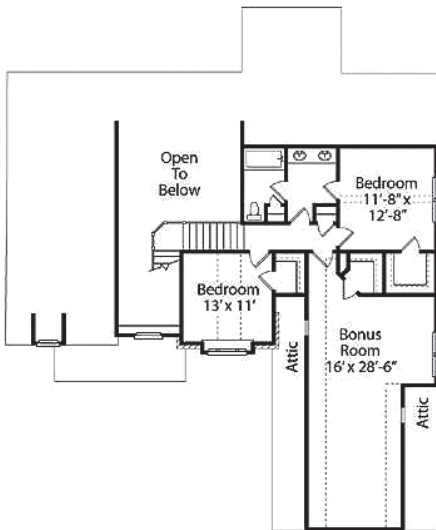

26

129 Ashmore Circle,
Troutman

map
number

- Falls Cove Streamwood Neighborhood
- Southern Style Architecture
- Dramatic Ceiling Vaults
- Open Floor Plan
- 3 Car Garage
- Sun-Filled Breakfast Room
- 4/5 Bedrooms, 3 Baths

\$529,000

Directions

Perth Rd. North To Falls Cove entrance, right on Streamwood Rd. Left on Ashmore Circle to Homesite on left.

Partners

- Lake Norman Supply
- Sunrise Appliances
- Tar Heel Granite
- Vicente Painting
- Westport Flooring